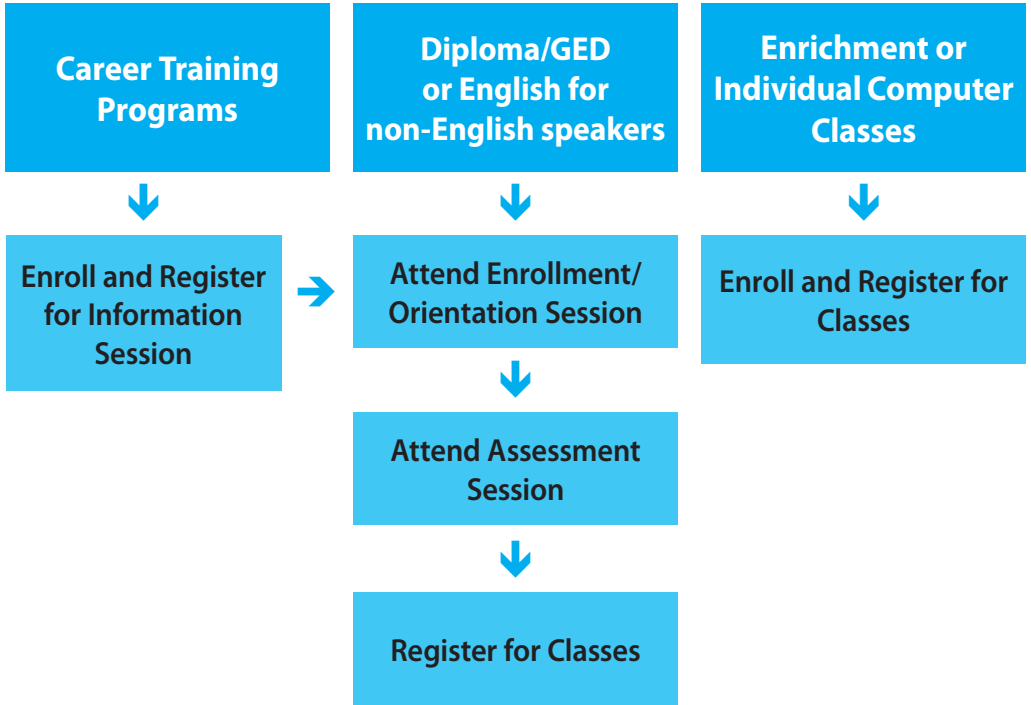

STEPS TO SUCCESS

NEW STUDENT ENROLLMENT PROCESS

**Information Session
CTE Only**

For those interested in a career training program enroll and register online for this required Information Session which outlines the courses and attendance requirements of each program.

**Enrollment/
Orientation Session**

The Enrollment Session is a two step process - (1) enter your demographic information as required by state Education, (2) participate in an Orientation. Students will be given important information as to what services are provided and what skills will be important in order to meet their end goal through our courses in this session.

Assessment Session

Take a basic skills assessment to determine your class level and if academic support is needed.

Register for Class

Once a student completes the Enrollment/Orientation and Assessment Sessions students can register for their academic or career education classes.

ENROLLMENT, ORIENTATION & ASSESSMENT SCHEDULE

ENROLLMENT & ORIENTATION TIMES FOR NEW STUDENTS BY LOCATION

SITE	DAYS	START TIMES
BESST	Tuesday (<i>English</i>)	12:00pm-2:00pm
BESST	Wednesday (<i>Spanish</i>)	3:00pm-5:00pm
Gothard	Tuesday (<i>Vietnamese</i>)	3:30pm-5:30pm
Gothard	Thursday (<i>Spanish</i>)	9:00am-11:00am
Gothard	Friday (<i>English</i>)	9:30am-11:30am
WHS	Monday (<i>Vietnamese</i>)	11:30am-1:30pm
WHS	Monday (<i>Spanish</i>)	3:30pm-5:30pm
WHS	Wednesday (<i>English</i>)	9:00am-11:00am
Mall	Tuesday (<i>English</i>)	5:00pm-7:00pm
Mall	Wednesday (<i>English</i>)	11:30am-1:30pm