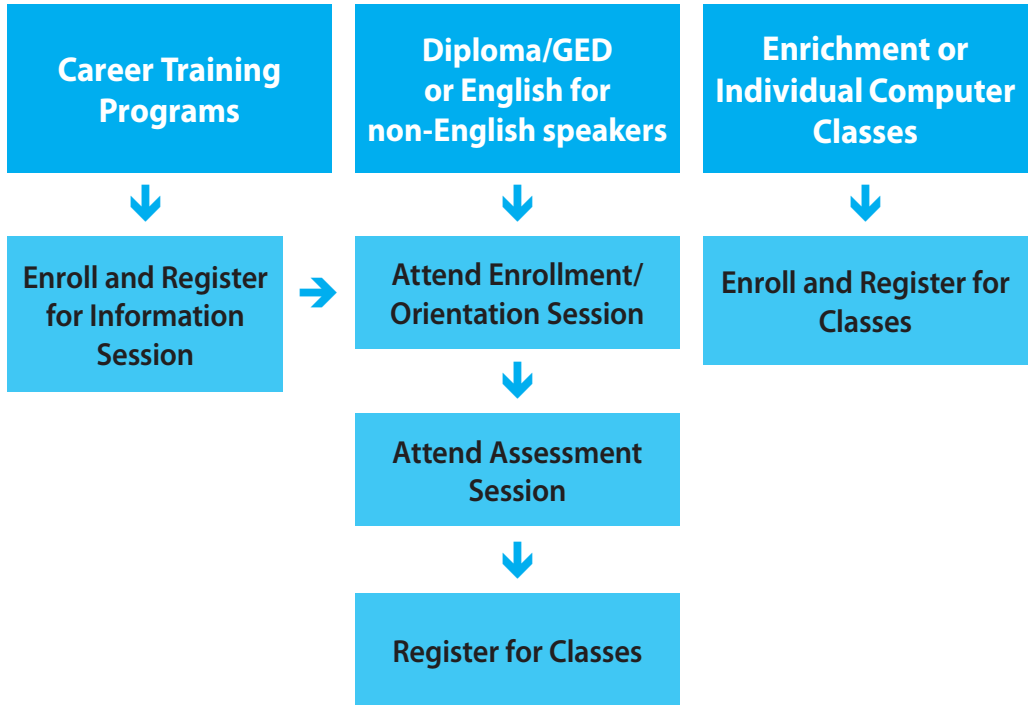

# STEPS TO SUCCESS

## NEW STUDENT ENROLLMENT PROCESS

**Information Session  
CTE Only**

For those interested in a career training program enroll and register online for this required Information Session which outlines the courses and attendance requirements of each program.

**Enrollment/  
Orientation Session**

The Enrollment Session is a two step process - (1) enter your demographic information as required by state Education, (2) participate in an Orientation. Students will be given important information as to what services are provided and what skills will be important in order to meet their end goal through our courses in this session.

## ENROLLMENT & ORIENTATION TIMES FOR NEW STUDENTS BY LOCATION

SITE	DAYS	START TIMES
BESST	Tuesday ( <i>English</i> )	12:00pm-2:00pm
BESST	Wednesday ( <i>Spanish</i> )	3:00pm-5:00pm
Gothard	Tuesday ( <i>Vietnamese</i> )	3:30pm-5:30pm
Gothard	Thursday ( <i>Spanish</i> )	9:00am-11:00am
Gothard	Friday ( <i>English</i> )	9:30am-11:30am
WHS	Monday ( <i>Vietnamese</i> )	11:30am-1:30pm
WHS	Monday ( <i>Spanish</i> )	3:30pm-5:30pm
WHS	Wednesday ( <i>English</i> )	9:00am-11:00am
Mall - none held 10/31/17	Tuesday ( <i>English</i> )	5:00pm-7:00pm
Mall	Wednesday ( <i>English</i> )	11:30am-1:30pm